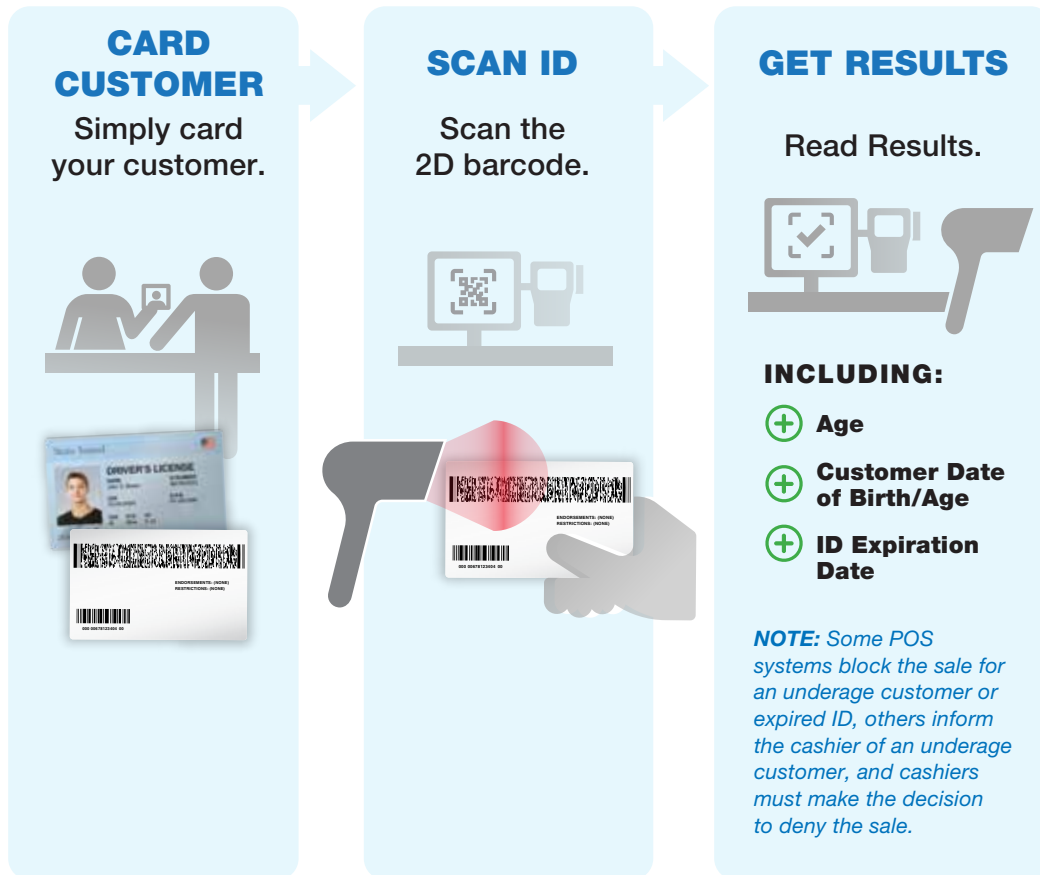

ID SCANNING TECHNOLOGY: How it Works

ID SCANNER STEPS

SALES ASSOCIATE STEPS

WE CARD RECOMMENDS

- Adopt the age verification process that is right for you.
- ID scanning technology is one of the best ways to go. Explore the options for the right tools.

- Consider the following questions:
 - What POS do I use?
 - Does my POS have age verification capabilities?

- Do I have a scanner connected to my POS? a scanner?
- Does my current scanner scan 2D barcodes on Driver Licenses?
- Where can I get a 2D scanner?

- Does my POS provider recommend a scanner?
- Where can I find the right 2D scanner?

INFORMATION COMPILED BY THE
WE CARD PROGRAM, INC.