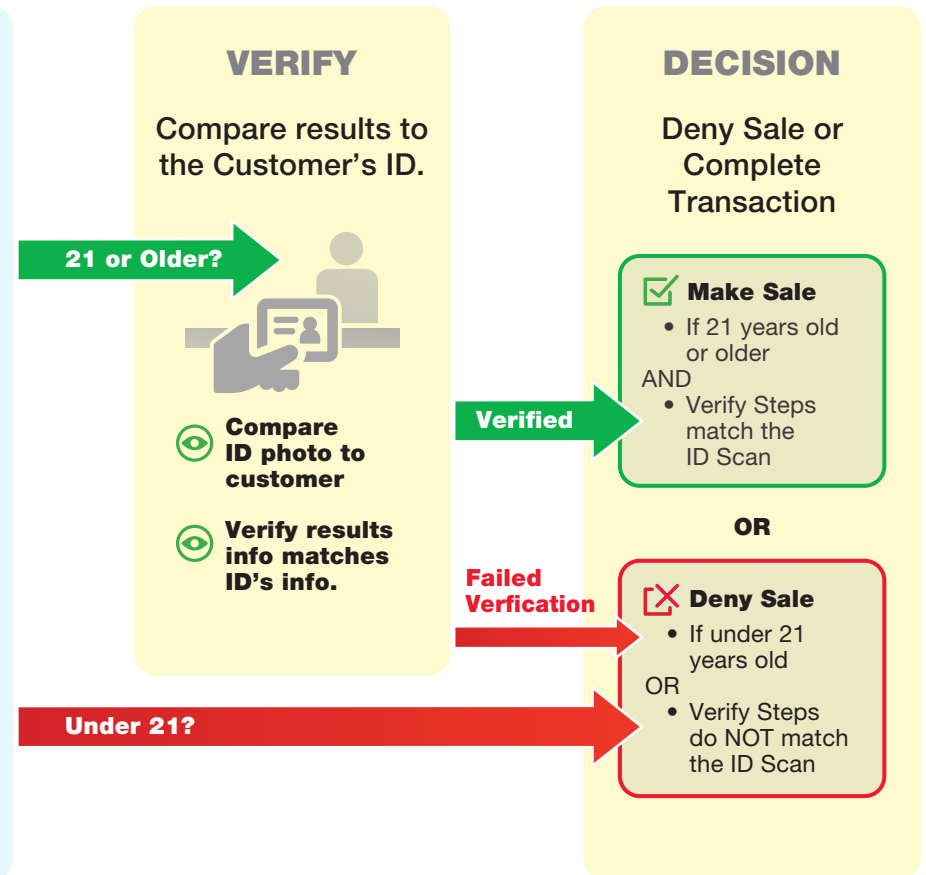

ID SCANNING TECHNOLOGY: How it Works

ID SCANNER STEPS

SALES ASSOCIATE STEPS

WE CARD RECOMMENDS

- Adopt the age verification process that is right for you.
- ID scanning technology is one of the best ways to go. Explore the options for the right tools.

- Consider the following questions:
 - What POS do I use?
 - Does my POS have age verification capabilities?

- Do I have a scanner connected to my POS? a scanner?
- Does my current scanner scan 2D barcodes on Driver Licenses?
- Where can I get a 2D scanner?

- Does my POS provider recommend a scanner?
- Where can I find the right 2D scanner?

INFORMATION COMPILED BY THE
WE CARD PROGRAM, INC.